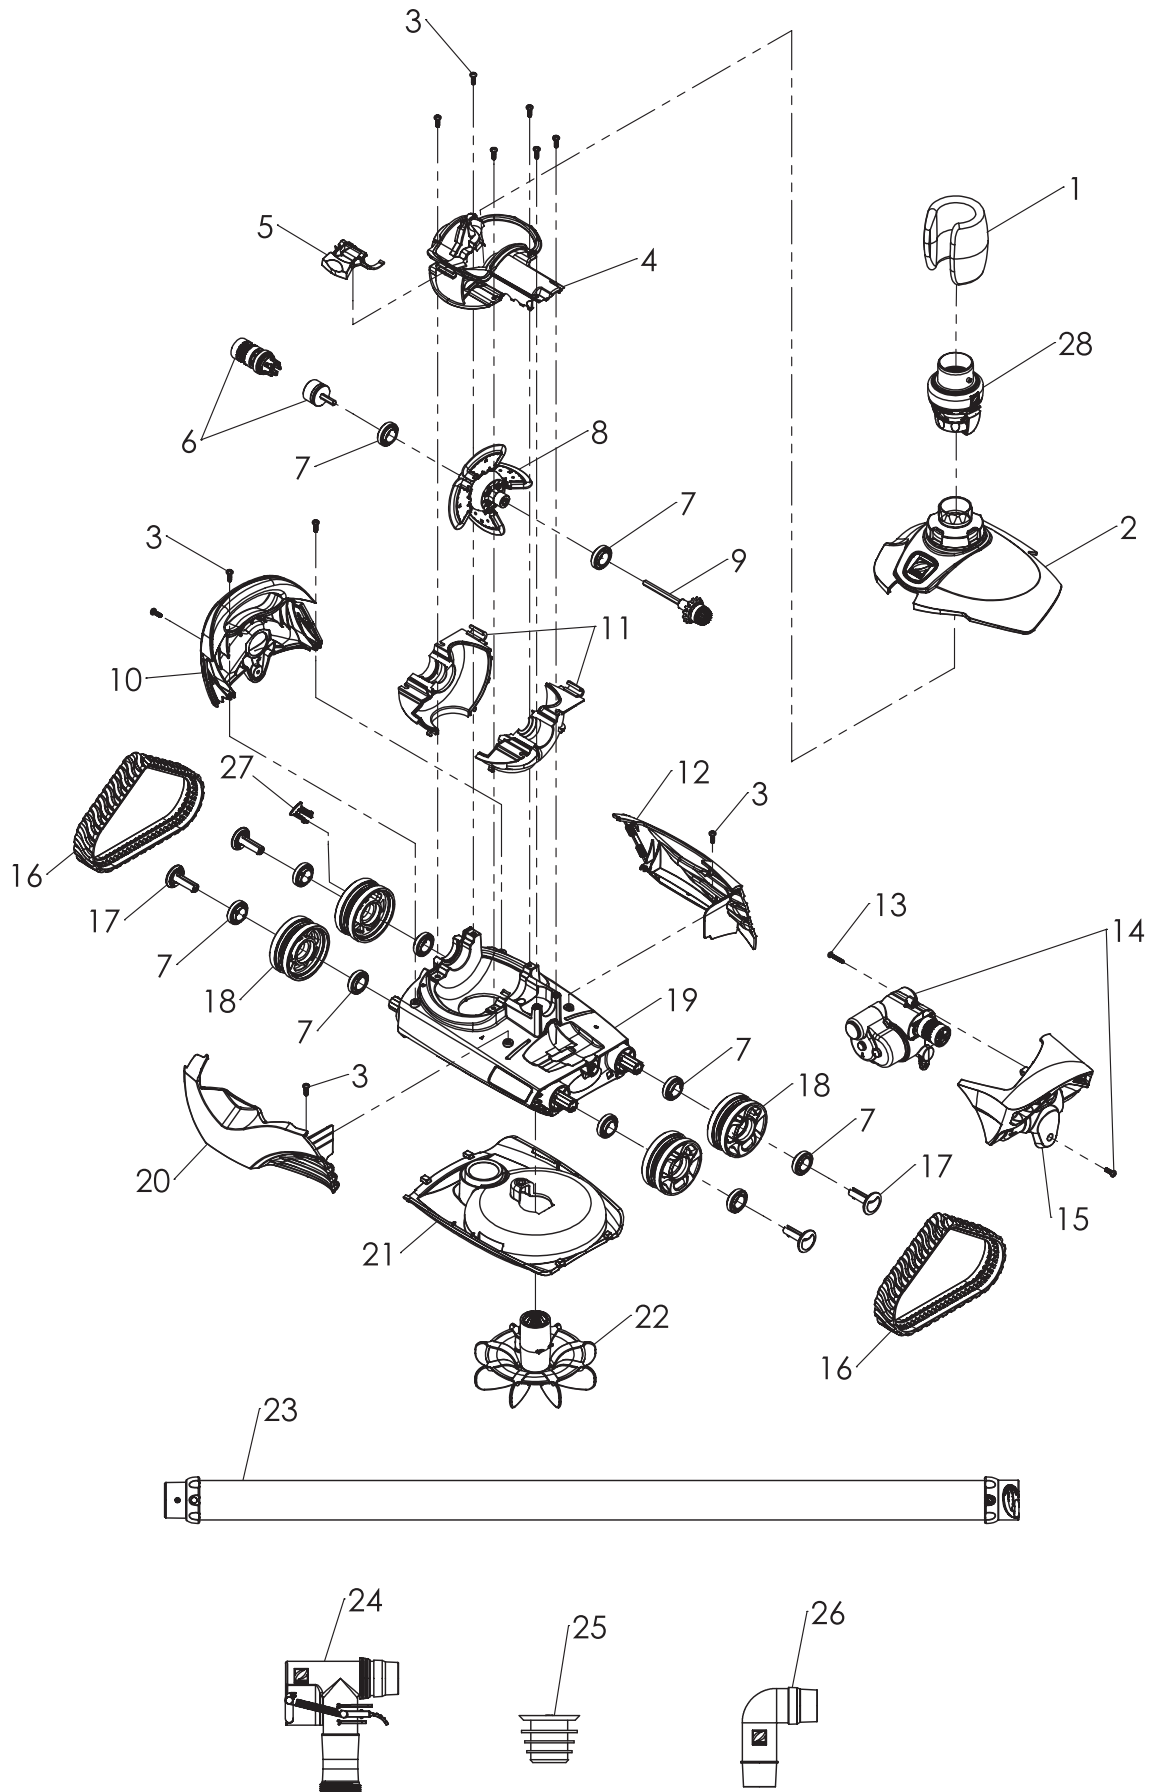

SPARE PARTS

MX6

SPARE PARTS

MX6

Parts

Part No	Description
1	A0173800 MX Hose Float
2	30023900 Top Cover w/Swivel Assembly
3	F0106100 Screw, M4X12mm, Phillips #2 Pan Head (Pack of 5)
4	30031100 Middle Engine Housing w/Ramp & 2 seals, MX6
5	A0211400 MX6 Cover Latch
6	R0595101 Drive Pulley Assembly - MX6
7	W7230223PK Bearing (Wheel & Engine)
8	11162900C Engine Assembly, MX6/MX8
9	30022700 Drive Shaft Assembly, MX6/MX8
10	A0211500 MX6 Body Panel, Right (D)
11	A0165500 Lower Engine Housing, Side A
	A0165600 Lower Engine Housing, Side B
12	A0211100 MX6 Body Panel, Rear (B)
13	F0106600 Screw, Thread Forming, #6 - 18 7/8 in Type A, Phillips #2, Pan Head (Pack of 5)
14	11162600 Directional Control Device, Side A
15	A0211200 Body Panel, Left (C)
16	A0166100PK MX Track 2PK
17	A0203000 MX Wheel Pin
18	A0166000 MX Wheel
19	30024100 Chassis Assembly
20	A0211000 MX6 Body Panel, Front (A)
21	A0210100 Lower Body Housing
22	11163100 MX Scrubber Assembly
23	A0164500 Global Hose
	W26060 Jumbo Global Hose (Pack of 30)
24	W70281C AD Flow Valve
25	W70263 Universal Weir Cuff
26	A0219700 90 Degree Flow Elbow
28	FRV100 Flow Regulator Valve (FRV)