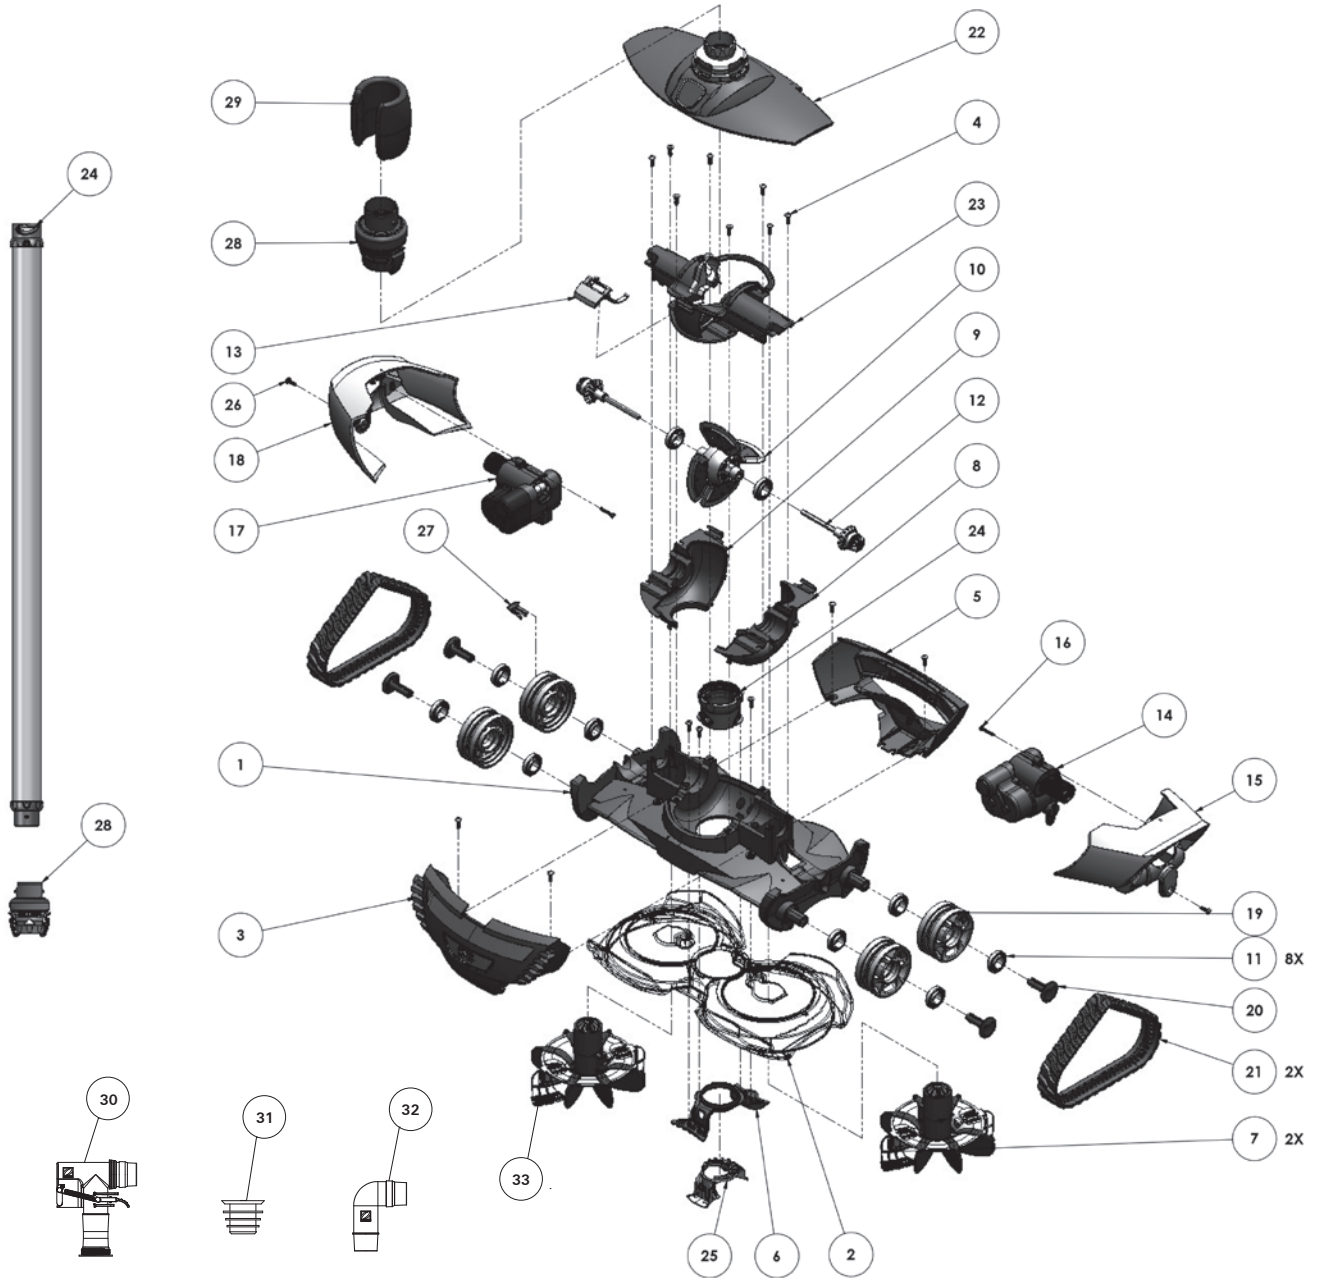

## AX10 ACTIV

# AX10 ACTIV

## Parts

Part No	Description
1	30021401 Chassis w/inserts assembly
2	A0165301 AX10 Activ Body Tray
3	11167102 AX10 Activ body front panel
4	F0106100 Screw, M4x12mm, Phillips #2 Pan Head - (Qty 1)
5	A0203100 Body rear panel (D)
6	30019100 Inlet large opening w/inserts assembly
7	R0730100 AX10 Cyclonic scrubber kit
8	A0165500 Engine Lower Side A
9	A0165600 Engine Lower Side B
10	11162900C Engine (1pk)
11	W7230223PK Ball Bearings, Wheels (8PK)
12	30022700 Drive Shaft Assembly (Qty 1)
13	A0168400 Body Top Latch, Yellow
14	30064100 DAD Assembly Side A
15	A0169300 Body left side panel
16	F0106600 Screw, Thread Forming #6-18 7/8in, Type A #2, Pan Head (Qty 1)
17	30064200 DAD Assembly Side B
18	A0169200 Body right side panel
19	A0166000 Wheel (Qty 1)
20	A0203000 Wheel Pin Blue (Qty 1)
21	A0166100PK Track (2PK)
22	11167000 Body Top Swivel Assembly
23	30021500 Engine Body Assembly
24	W26060 Global Hose (PACK of 30)
25	A0195200 Inlet reducer
26	F0106100 Screw, M4 12mm. Phillips #2 Pan head, ND Patch (Qty 1)
27	A0235200 Clip wheel, yellow
28	FRV100 Flow Regulator Valve (FRV)
29	A0173800 Hose Float
30	W70281C AD Flow Valve
31	W70263 Universal Weir Cuff
32	A0219700 90 Degree Flow Elbow
33	A0358800 AX10 ACTIV Brush Scrubber