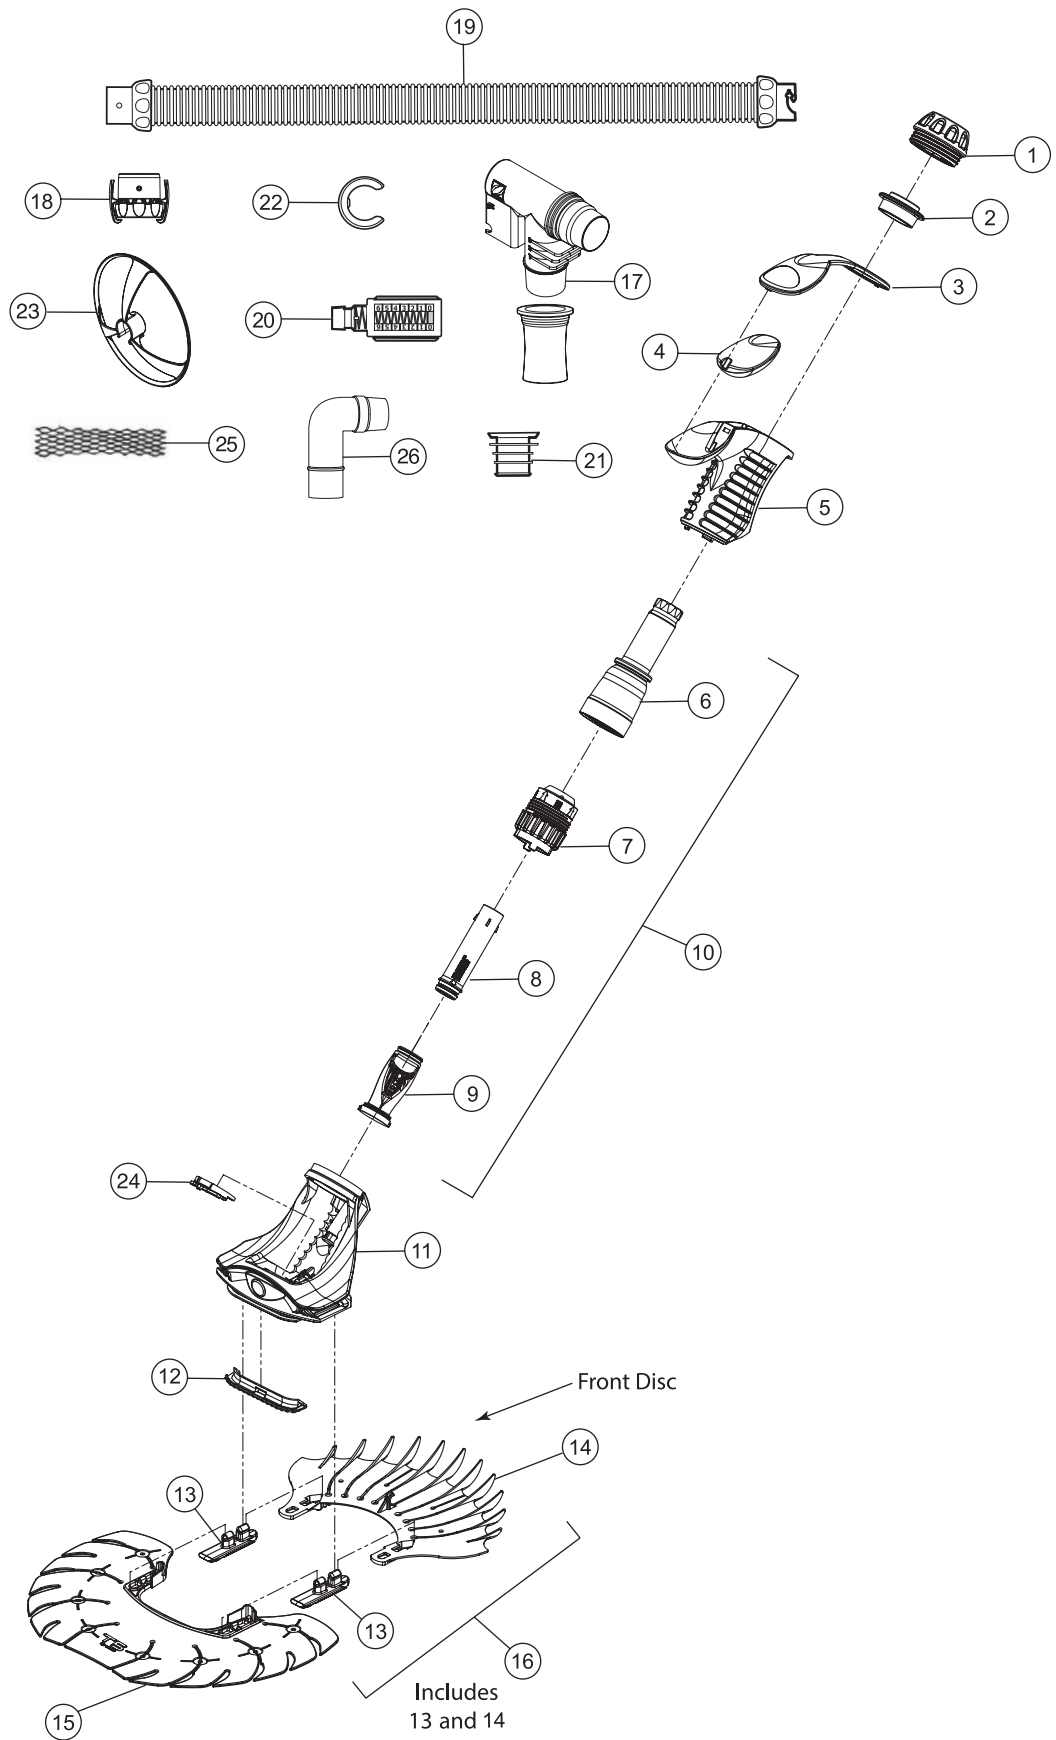

# SPARE PARTS

### Parts

|     | Part No    | Description   |
|-----|------------|---|
| 1   | W78009Z    | T5 Hand Nut   |
| 2   | W78004     | T5 Thrust Washer Upper  |
| 3   | W78006Z    | T5 Float Cover  |
| 4   | W78014     | T5 Float  |
| 5   | W78003Z    | T5 Main Body Cover  |
| 6   | W70718     | T5 Outer Extension Pipe Top                                       |
| 7   | W70719     | Cup Assembly  |
| 8   | W70720     | T5 Inner Extension Pipe   |
| 9   | W73010     | Duralife Diaphragm  |
|     | W73010PK   | Duralife Diaphragm 12PK   |
| 10  | W70717     | Engine  |
| 11  | W78071Z    | T5 Lower Body Assembly  |
| 12  | W78038Z    | T5 Skid Plate   |
| 13  | W78008Z    | T5 Foot Pads (set)  |
| 14  | A0214400   | T5 Duo front Disc (only) grey                                     |
| 15  | W78011     | T5 Duo rear disc (only) teal                                      |
| 16  | W70008Z    | T5 Disc Complete (Front, Rear and Footpads)                       |
| 17  | W70281C    | AD Flow Valve   |
| 18  | A0176700   | Global Quick Hose Connector ( White for old T5 / Blue for New T5) |
| 19  | A0164500   | Global Hose   |
|     | W26060     | Jumbo Global Hose (Pack of 30)                                    |
| 20  | W70335     | Pool Pulse  |
| 21  | W70263     | Universal Weir Cuff   |
| 22  | W70105PK   | Hose Weight (Pack of 10)  |
| 23  | W70730C    | T5 Wheel Deflector  |
| 24  | W78005     | T5 Thrust Washer Lower  |
| 25  | W33900     | Hose Protector Mesh   |
| 26A | A0219700   | AU 90 Degree Flow Elbow   |
| 26B | A0219700PK | AU 90 Degree Flow Elbow (Pack of 6)                               |