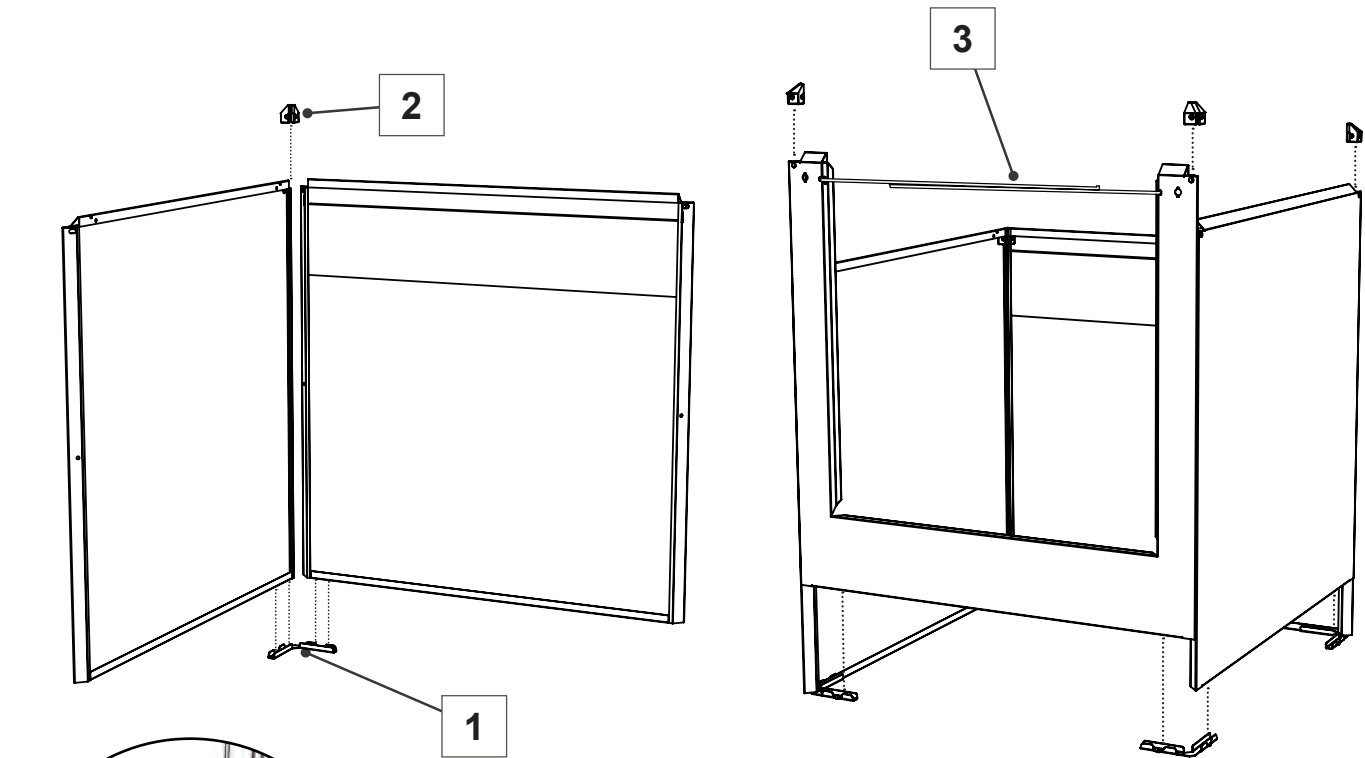

Assembly Instructions

Small (XY-S) and Medium (XY-M)

(Parts List and Assembly on page 4)

1. Locate slots on bottom of Side (002) and Rear (003) Panels and push down into Corner Bracket (007).

2. Insert Plastic Cap (012) into holes in top of Panels to join them. Tap into place with a mallet.

3. Repeat steps 1 and 2 for all panels.

NOTE: (Med unit XY-M only)

Do not connect to front panel (004) to stabilise panel during assembly. Detach do, AFTER completing step 3.

4. Push Door Handles (014) into Removable Front Door (005) until a 'click' is heard.

5. Insert Removable Front Door (005) into Front Panel (004). Locate studs on sides of Removable Front Panel then push slightly in and down.

6. Insert Door Latches (010) through holes in Top Door (006).

7. Connect Lock Brackets (013) to Front Panel (004) by inserting them sideways into holes. Twist into upright position and screw into place.

8. Attach Top Door (006) to unit with Hinge Pins (008). Tap into place with a mallet.