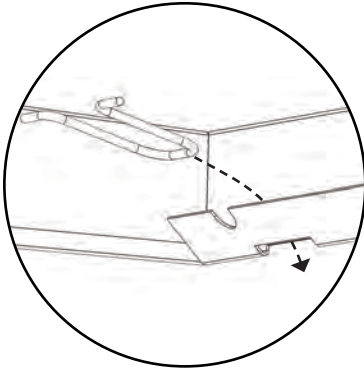

6. Insert Door Latches (010) through holes in Top Door (006).