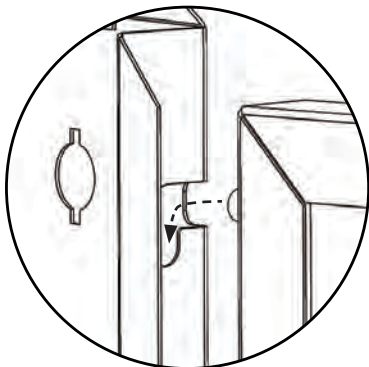

Assembly Instructions

Small (XY-S) and Medium (XY-M)

(Parts List and Assembly on page 4)

1. Locate slots on bottom of Side (002) and Rear (003) Panels and push down into Corner Bracket (007).

2. Insert Plastic Cap (012) into holes in top of Panels to join them. Tap into place with a mallet.

3. Repeat steps 1 and 2 for all panels.

NOTE: (Med unit XY-M only)

Do not connect to front panel (004) to stabilise panel during assembly. Detach do, AFTER completing step 3.

4. Push Door Handles (014) into Removable Front Door (005) until a 'click' is heard.