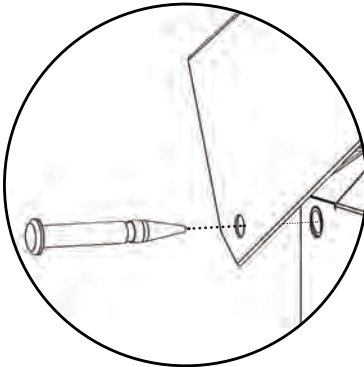

8. Attach Top Door (006) to unit with Hinge Pins (008). Tap into place with a mallet.