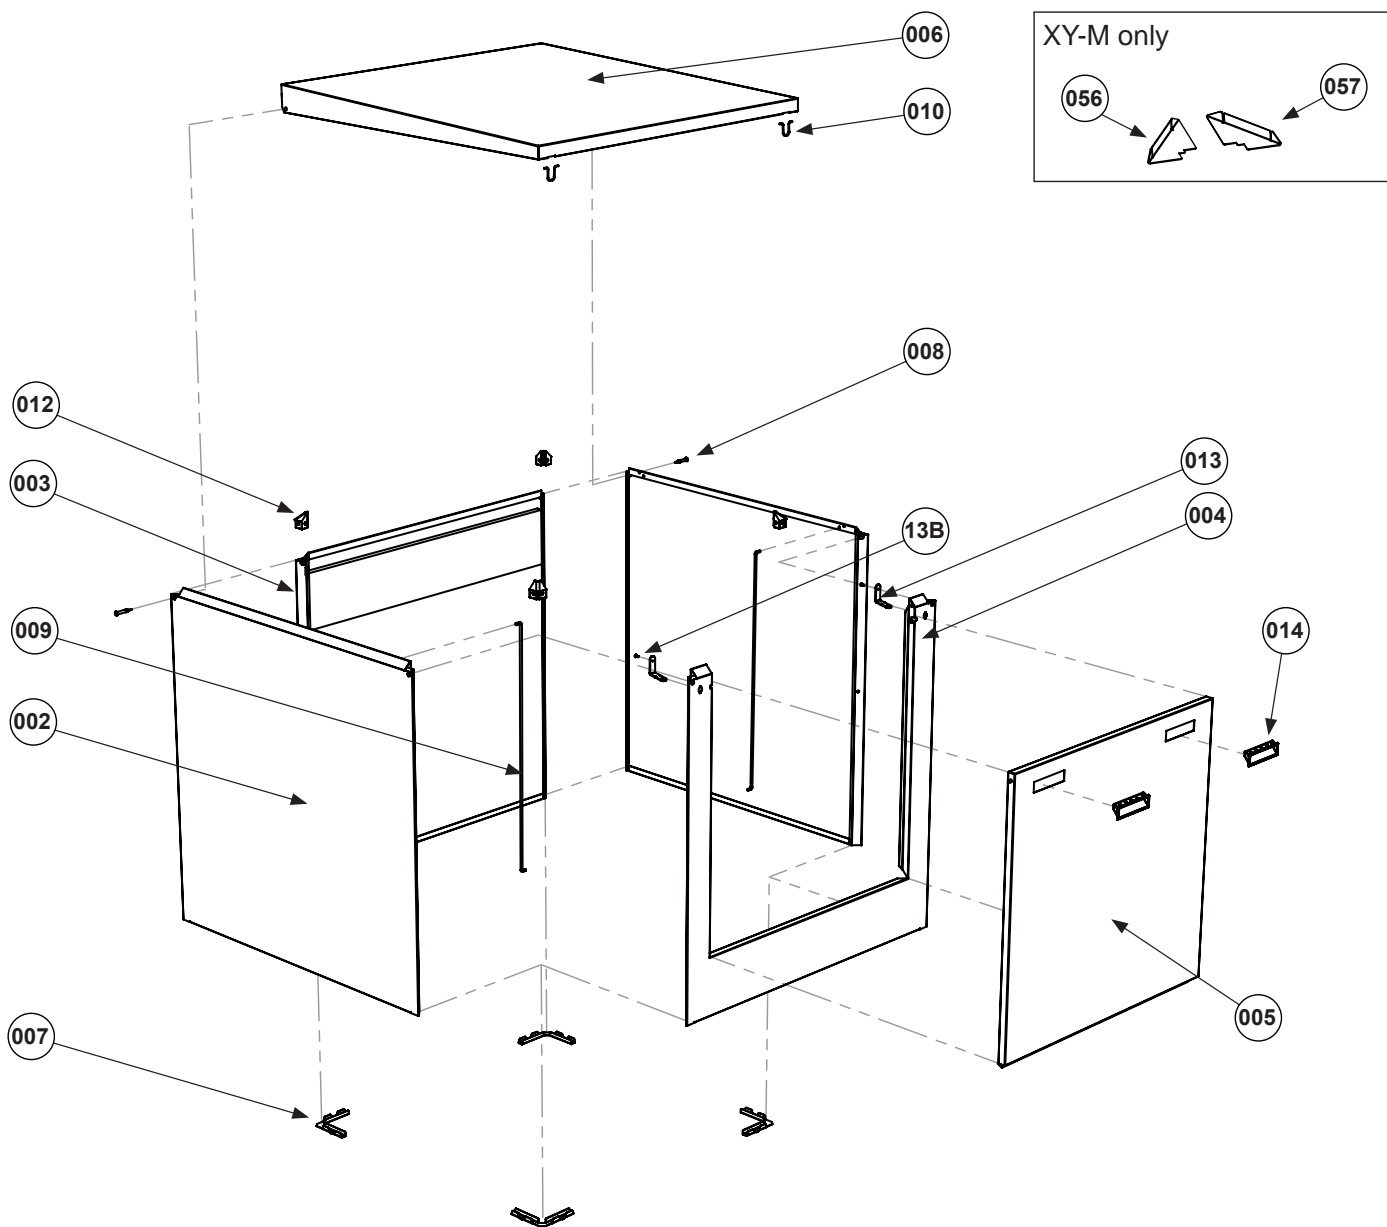

7. Connect Lock Brackets (013) to Front Panel (004) by inserting them sideways into holes. Twist into upright position and screw into place.

8. Attach Top Door (006) to unit with Hinge Pins (008). Tap into place with a mallet.

9. Insert Door Stays (009) into Side Panels.

9.1 To hold Top Door open, swivel Door Stays into position OR remove Door Stays from Side Panels, position them firmly into Top Lid corners underneath flanges and re-insert back into Side Panels.

Medium unit (XY-M model) ONLY:

10. Insert Top Corner Brackets (056 and 057) into Side and Front panels.

Assembly and Parts

Small (XY-S) and Medium (XY-M)

Part No.	Description	Qty
002	Side Panel	2
003	Rear Panel	1
004	Front Panel	1
005	Removable Front Door	1
006	Top Door	1
007	Corner Bracket	4
008	Hinge Pin	2
009	Door Stay	2
010	Door Latch	2
012	Plastic Cap	4
013	Lock Bracket	2
13B	Lock Screws	2
014	Door Handle	2
056	Top Corner Bracket LH (XY-M only)	1
057	Top Corner Bracket RH (XY-M only)	1