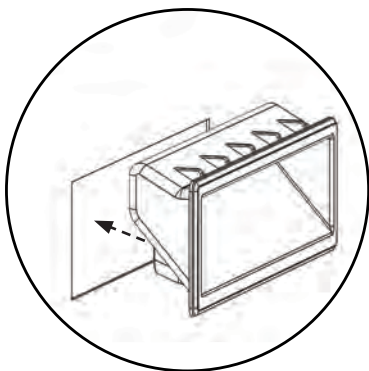

Assembly Instructions

Small (XY-S) and Medium (XY-M)

(Parts List and Assembly on page 4)

1. Locate slots on bottom of Side (002) and Rear (003) Panels and push down into Corner Bracket (007).

2. Insert Plastic Cap (012) into holes in top of Panels to join them. Tap into place with a mallet.

3. Repeat steps 1 and 2 for all panels.

NOTE: (Med unit XY-M only)

Do not connect to front panel (004) to stabilise panel during assembly. Detach do, AFTER completing step 3.

4. Push Door Handles (014) into Removable Front Door (005) until a 'click' is heard.