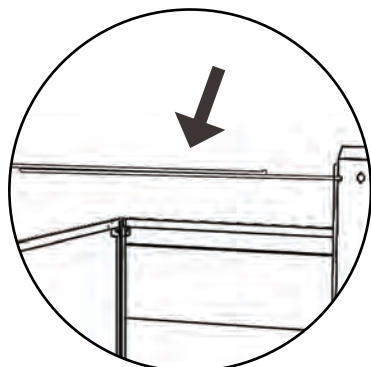

Assembly Instructions

Small (XY-S) and Medium (XY-M)

(Parts List and Assembly on page 4)

1. Locate slots on bottom of Side (002) and Rear (003) Panels and push down into Corner Bracket (007).

2. Insert Plastic Cap (012) into holes in top of Panels to join them. Tap into place with a mallet.

3. Repeat steps 1 and 2 for all panels.

NOTE: (Med unit XY-M only)

Do not connect to front panel (004) to stabilise panel during assembly. Detach do, AFTER completing step 3.

4. Push Door Handles (014) into Removable Front Door (005) until a 'click' is heard.