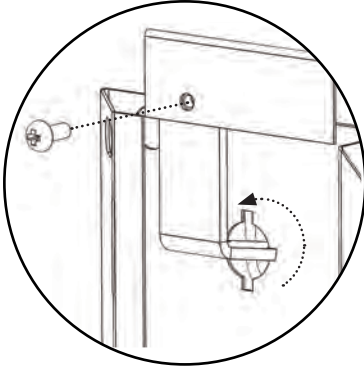

Assembly Instructions

Small (XY-S) and Medium (XY-M)

(Parts List and Assembly on page 4)

1. Locate slots on bottom of Side (002) and Rear (003) Panels and push down into Corner Bracket (007).

2. Insert Plastic Cap (012) into holes in top of Panels to join them. Tap into place with a mallet.

3. Repeat steps 1 and 2 for all panels.

NOTE: (Med unit XY-M only)

Do not connect to front panel (004) to stabilise panel during assembly. Detach do, AFTER completing step 3.

4. Push Door Handles (014) into Removable Front Door (005) until a 'click' is heard.

5. Insert Removable Front Door (005) into Front Panel (004). Locate studs on sides of Removable Front Panel then push slightly in and down.

6. Insert Door Latches (010) through holes in Top Door (006).

7. Connect Lock Brackets (013) to Front Panel (004) by inserting them sideways into holes. Twist into upright position and screw into place.

8. Attach Top Door (006) to unit with Hinge Pins (008). Tap into place with a mallet.