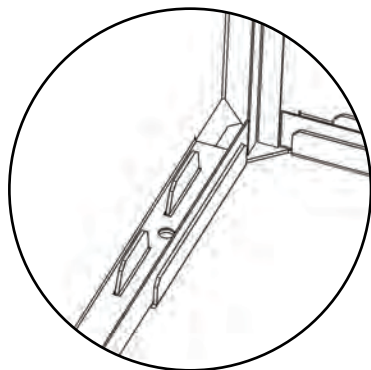

Assembly Instructions

Small (XY-S) and Medium (XY-M)

(Parts List and Assembly on page 4)

1. Locate slots on bottom of Side (002) and Rear (003) Panels and push down into Corner Bracket (007).

2. Insert Plastic Cap (012) into holes in top of Panels to join them. Tap into place with a mallet.

3. Repeat steps 1 and 2 for all panels.

NOTE: (Med unit XY-M only)

Do not connect to front panel (004) to stabilise panel during assembly. Detach do, AFTER completing step 3.

4. Push Door Handles (014) into Removable Front Door (005) until a 'click' is heard.