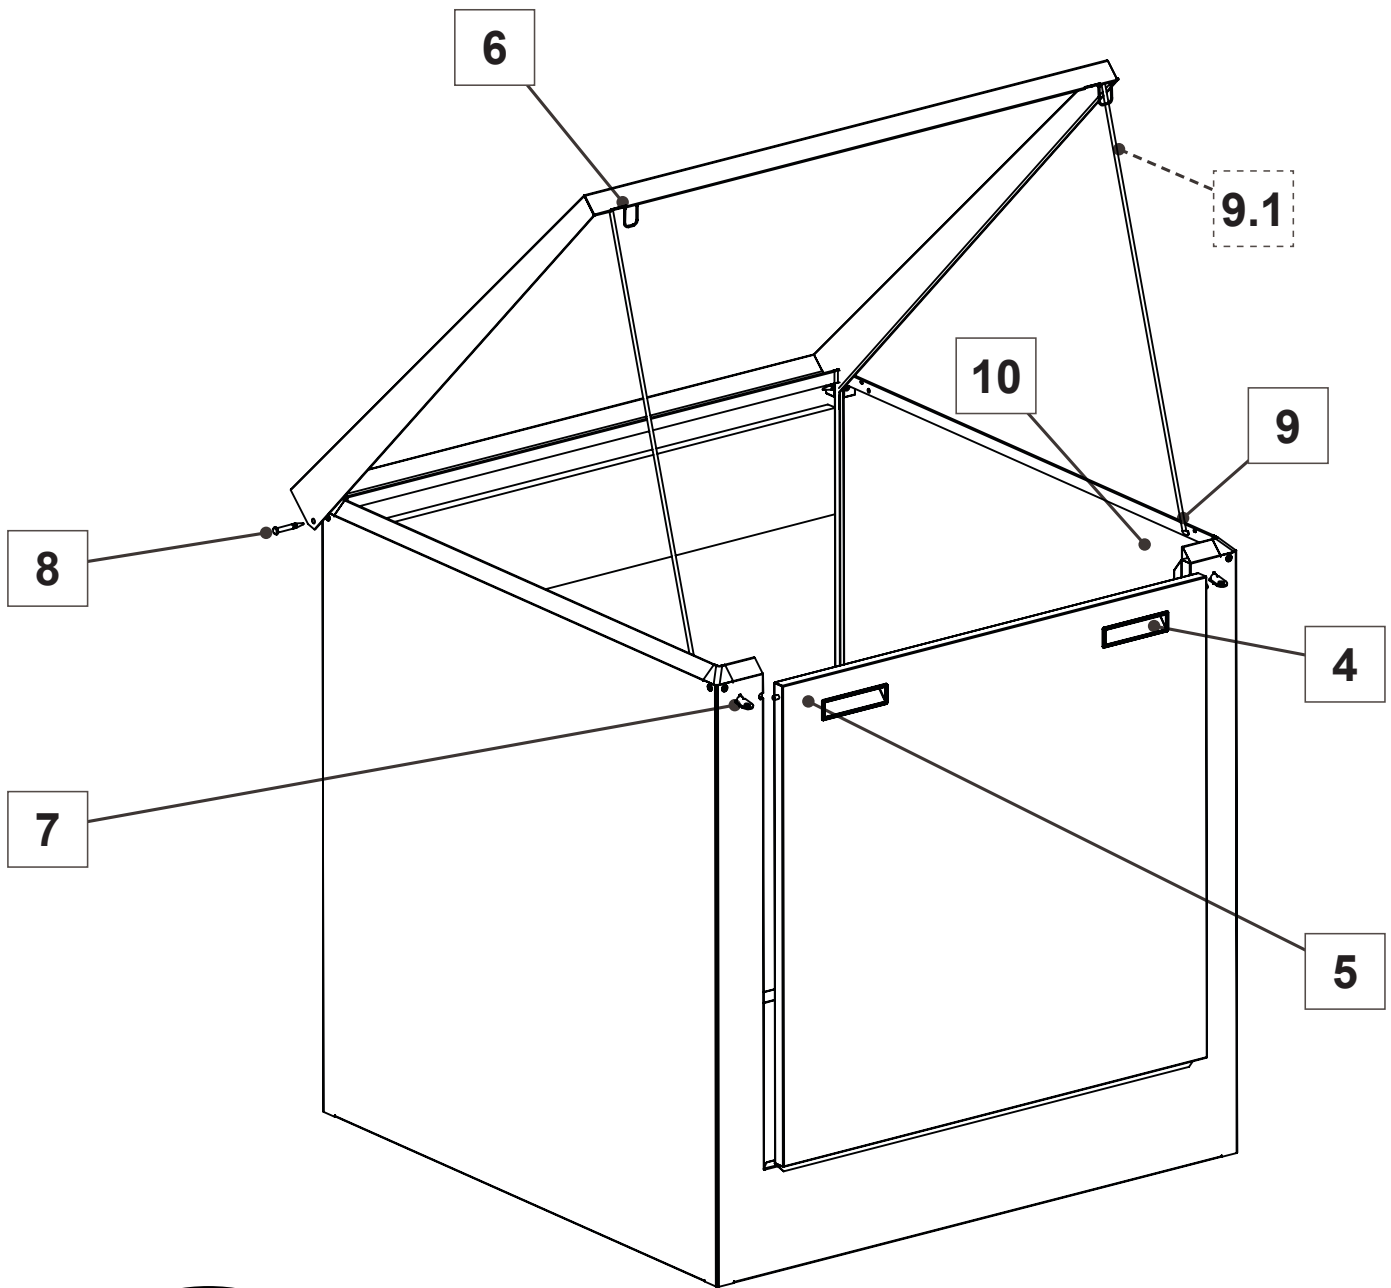

Assembly Instructions

Small (XY-S) and Medium (XY-M)

(Parts List and Assembly on page 4)

1. Locate slots on bottom of Side (002) and Rear (003) Panels and push down into Corner Bracket (007).

2. Insert Plastic Cap (012) into holes in top of Panels to join them. Tap into place with a mallet.

3. Repeat steps 1 and 2 for all panels.

NOTE: (Med unit XY-M only)

Do not connect to front panel (004) to stabilise panel during assembly. Detach do, AFTER completing step 3.

4. Push Door Handles (014) into Removable Front Door (005) until a 'click' is heard.

5. Insert Removable Front Door (005) into Front Panel (004). Locate studs on sides of Removable Front Panel then push slightly in and down.

6. Insert Door Latches (010) through holes in Top Door (006).

7. Connect Lock Brackets (013) to Front Panel (004) by inserting them sideways into holes. Twist into upright position and screw into place.

8. Attach Top Door (006) to unit with Hinge Pins (008). Tap into place with a mallet.