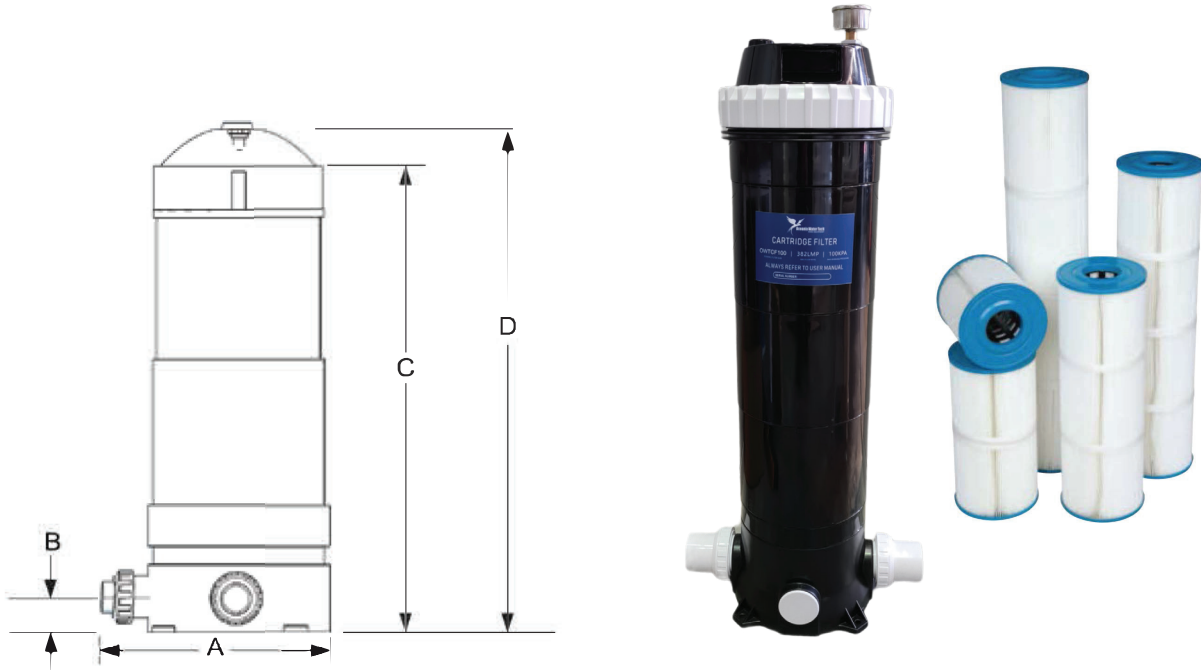

Oceanix Water Tech™
POOL EQUIPMENT

MINERAL PERFECT CARTRIDGE FILTER

- Maximum temperature 45°C
- Maximum pressure 2.8bar
- Automatic air bleed available
- Heavy duty and UV resistant tank
- 5-Year tank warranty

Call 02 8924 1526
info@phoenixoceania.com.au

MINERAL PERFECT CARTRIDGE FILTER

CODE	MODEL	Surface Area	Max Flow	Dimension (mm)					ELEMENT
		SQ	LPM	A	B	C	D	In/Outlet	
OWTCF50	MALDAVIAN	50FT	205	378	58	538	830	1"/1.5"	Q2310
OWTCF75	MALDAVIAN	75FT	270	378	58	538	830	1"/1.5"	Q2311
OWTCF100	MALDAVIAN	100FT	340	378	58	632	1000	1"/1.5"	Q2312
OWTCF150	MALDAVIAN	150FT	450	378	58	618	1355	1"/1.5"	Q2313
OWTCF175	MALDAVIAN	175FT	540	378	58	900	1545	1"/1.5"	Q2311 & Q2312
OWTCF200	MALDAVIAN	225FT	670	378	58	1105	1945	1"/1.5"	Q2311 & Q2313