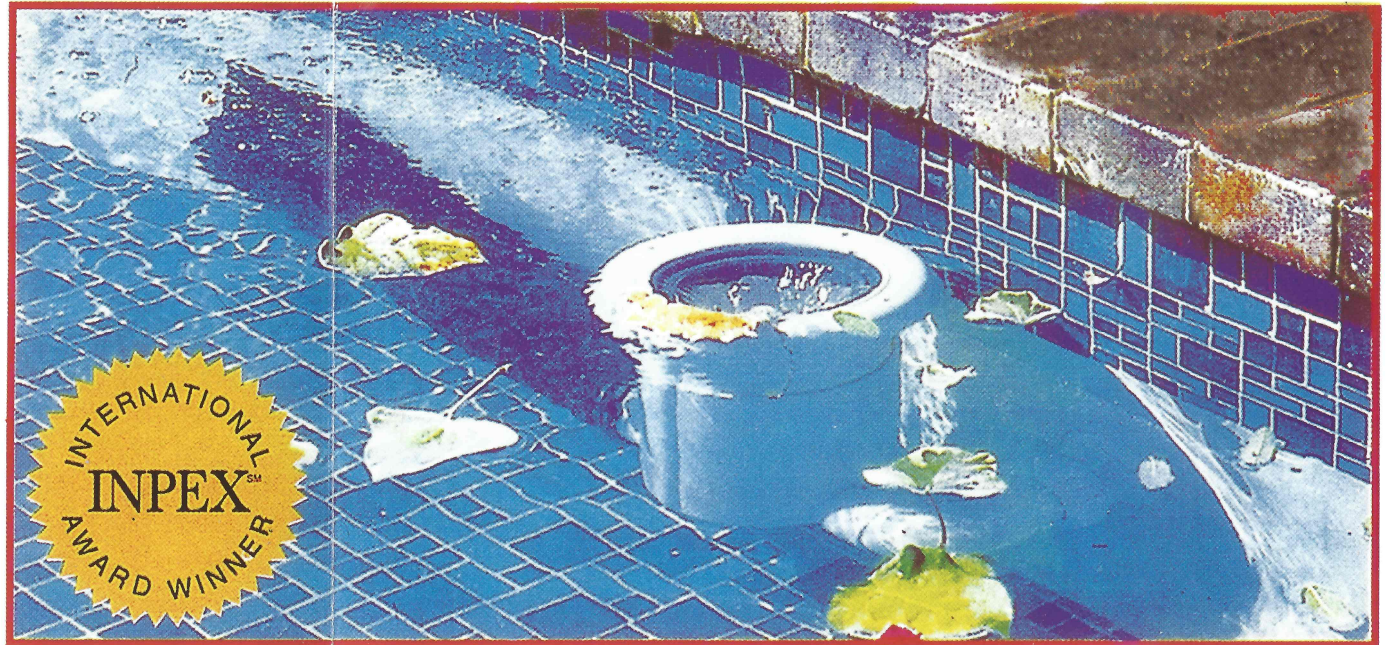

HOW IT WORKS

The **POOLSKIM** is attached to the inlet pipe or return to pool fitting - this is where the water returns to your pool from the filter. The jet of water going through the body of the **POOLSKIM** creates a venturi that draws surface water and debris in through the floating hat. This debris is collected in the easy to clean clip on bag.

SELF ADJUSTING

The **POOLSKIM** has a floating hat that self-adjusts to the water level so it always skims effectively even if heavy rain or evaporation alters the water level.

FLEXIBILITY

Designed to suit virtually any pool. There are a number of ways the **POOLSKIM** can be connected depending on the shape of your pool and the position and type of the inlet pipe. **POOLSKIM** will fit above ground pools, fibreglass and concrete pools. **See your Pool Shop or Service Technician for more information.**

FULLY ADJUSTABLE

The **POOLSKIM** is fully adjustable to create a water flow around the pool that brings debris to the **POOLSKIM** and maximises skimming effect.

CO-OPERATION

Because **POOLSKIM** works on the return where the water is pumped back into the pool it does not effect the operation of other Automatic Pool Cleaners. It will enhance their operation by ensuring leaves and other floating debris do not sink to the floor of the pool and makes sure the required skimming action on the surface of the pool is maintained.