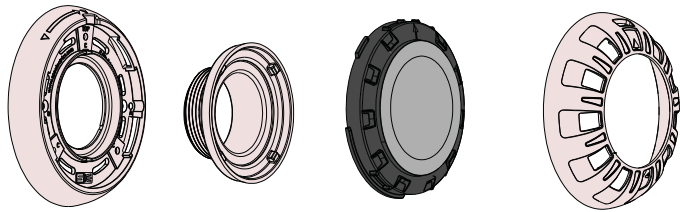

AGRX R2

UNIVERSAL MINI-NICHE LIGHT

AQUA DE LIGHT (USE SUPPLIED PARTS + AGRX-002)

Suitable for Concrete & Fibreglass

AUTUMN SOLAR SMALL NICHE (USE SUPPLIED PARTS + AGRX-002)

AGRX 002 **Order Separately**
(3mm O'RING)

Suitable for Fibreglass

Use existing screws- Location C-C-C on R2 Adapter Plate

LUMASCAPE (USE SUPPLIED PARTS)

Suitable for Concrete

+ SCREW M4 X 40

Use M4 x 20 screws provided

PAL EVENGLOW CONCRETE (USE SUPPLIED PARTS)

Suitable for Concrete

Use existing screws- Location A-A on R2 Adapter Plate

PAL 2000/BELSON CONCRETE & FIBREGLASS (USE SUPPLIED PARTS)

Suitable for Concrete & Fibreglass

PAL EVENGLOW FIBREGLASS (USE SUPPLIED PARTS)

SAVI (USE SUPPLIED PARTS)

Suitable for Concrete

SPA ELECTRICS EMC/EMF (USE SUPPLIED PARTS)

Suitable for Concrete & Fibreglass

SPA ELECTRICS EMV (USE SUPPLIED PARTS + AGRX-002)

Suitable for Vinyl

AGRX 002 Order Separately
(2mm O'RING)