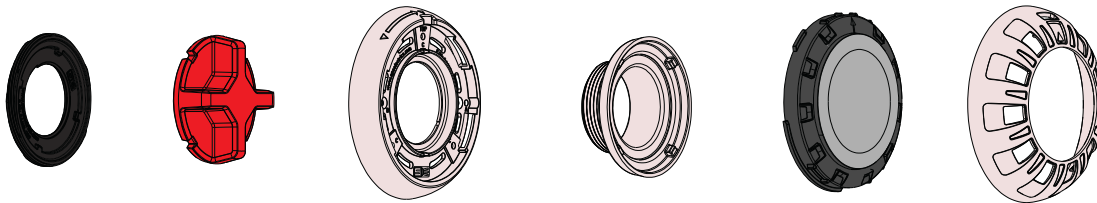

AGRX R2

UNIVERSAL MINI-NICHE LIGHT

AQUA DE LIGHT (USE SUPPLIED PARTS + AGRX-002)

Suitable for Concrete & Fibreglass

AUTUMN SOLAR SMALL NICHE (USE SUPPLIED PARTS + AGRX-002)

AGRX 002 **Order Separately**
(3mm O'RING)

AQUAQUIP EVO FG (USE SUPPLIED PARTS)

Suitable for Fibreglass

Use existing screws- Please see product manual for details

ASTRAL CALIDORAY (USE SUPPLIED PARTS)

Suitable for Concrete & Fibreglass

ASTRAL FLX (USE SUPPLIED PARTS)

Suitable for Fibreglass

Use existing screws- Location C-C-C on R2 Adapter Plate

LUMASCAPE (USE SUPPLIED PARTS)

Suitable for Concrete

+ SCREW M4 X 40

Use M4 x 20 screws provided

PAL EVENGLOW CONCRETE (USE SUPPLIED PARTS)

Suitable for Concrete

Use existing screws- Location A-A on R2 Adapter Plate

PAL 2000/BELSON CONCRETE & FIBREGLASS (USE SUPPLIED PARTS)

Suitable for Concrete & Fibreglass

PAL EVENGLOW FIBREGLASS (USE SUPPLIED PARTS)