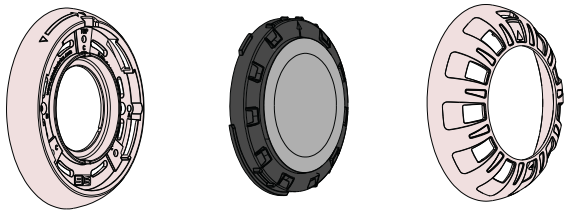

AGRX R2

UNIVERSAL MINI-NICHE LIGHT

AQUA DE LIGHT (USE SUPPLIED PARTS + AGRX-002)

Suitable for Concrete & Fibreglass

AUTUMN SOLAR SMALL NICHE (USE SUPPLIED PARTS + AGRX-002)

AGRX 002 **Order Separately**
(3mm O'RING)

AQUAQUIP EVO FG (USE SUPPLIED PARTS)

Suitable for Fibreglass

Use existing screws- Please see product manual for details

ASTRAL CALIDORAY (USE SUPPLIED PARTS)

Suitable for Concrete & Fibreglass

ASTRAL FLX (USE SUPPLIED PARTS)

Suitable for Fibreglass

Use existing screws- Location C-C-C on R2 Adapter Plate

LUMASCAPE (USE SUPPLIED PARTS)

Suitable for Concrete

+ SCREW M4 X 40

Use M4 x 20 screws provided

PAL EVENGLOW CONCRETE (USE SUPPLIED PARTS)

Suitable for Concrete

Use existing screws- Location A-A on R2 Adapter Plate

PAL 2000/BELSON CONCRETE & FIBREGLASS (USE SUPPLIED PARTS)

Suitable for Concrete & Fibreglass

PAL EVENGLOW FIBREGLASS (USE SUPPLIED PARTS)