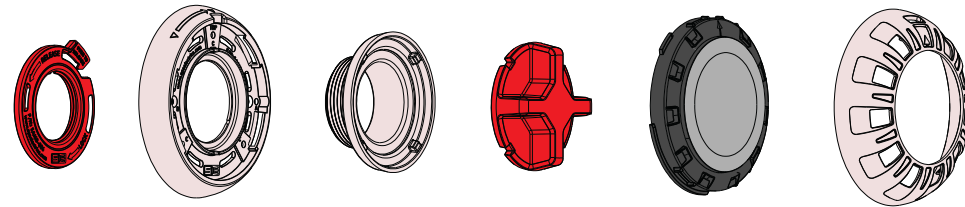

Suitable for Fibreglass

Use existing screws- Location C-C-C on R2 Adapter Plate

LUMASCAPE (USE SUPPLIED PARTS)

Suitable for Concrete

+ SCREW M4 X 40

Use M4 x 20 screws provided

PAL EVENGLOW CONCRETE (USE SUPPLIED PARTS)

Suitable for Concrete

Use existing screws- Location A-A on R2 Adapter Plate

PAL 2000/BELSON CONCRETE & FIBREGLASS (USE SUPPLIED PARTS)

Suitable for Concrete & Fibreglass

PAL EVENGLOW FIBREGLASS (USE SUPPLIED PARTS)

SAVI (USE SUPPLIED PARTS)

Suitable for Concrete

SPA ELECTRICS EMC/EMF (USE SUPPLIED PARTS)

Suitable for Concrete & Fibreglass

SPA ELECTRICS EMV (USE SUPPLIED PARTS + AGRX-002)

Suitable for Vinyl

AGRX 002 Order Separately
(2mm O'RING)