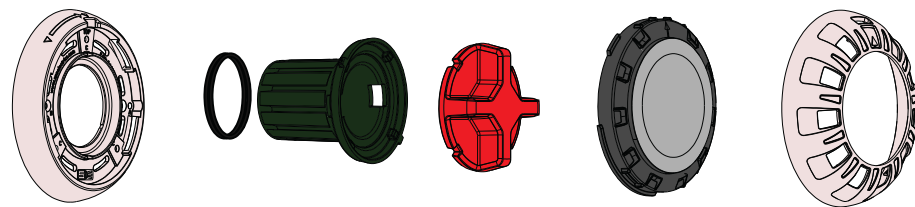

Suitable for Fibreglass

Use existing screws- Location C-C-C on R2 Adapter Plate

LUMASCAPE (USE SUPPLIED PARTS)

Suitable for Concrete

+ SCREW M4 X 40

Use M4 x 20 screws provided

PAL EVENGLOW CONCRETE (USE SUPPLIED PARTS)

Suitable for Concrete

Use existing screws- Location A-A on R2 Adapter Plate

PAL 2000/BELSON CONCRETE & FIBREGLASS (USE SUPPLIED PARTS)

Suitable for Concrete & Fibreglass

PAL EVENGLOW FIBREGLASS (USE SUPPLIED PARTS)

SAVI (USE SUPPLIED PARTS)

Suitable for Concrete

SPA ELECTRICS EMC/EMF (USE SUPPLIED PARTS)

Suitable for Concrete & Fibreglass

SPA ELECTRICS EMV (USE SUPPLIED PARTS + AGRX-002)

Suitable for Vinyl

AGRX 002 Order Separately
(2mm O'RING)

WATERCO SLIM 90 C (USE SUPPLIED PARTS)

Suitable for Concrete & Fibreglass