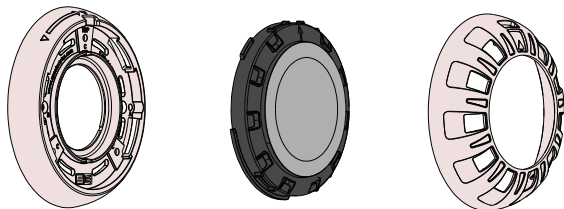

AGRX R2

UNIVERSAL MINI-NICHE LIGHT

AQUA DE LIGHT (USE SUPPLIED PARTS + AGRX-002)

Suitable for Concrete & Fibreglass

AUTUMN SOLAR SMALL NICHE (USE SUPPLIED PARTS + AGRX-002)

AGRX 002 **Order Separately**
(3mm O'RING)

AQUAQUIP EVO FG (USE SUPPLIED PARTS)

Suitable for Fibreglass

Use existing screws- Please see product manual for details

ASTRAL CALIDORAY (USE SUPPLIED PARTS)

Suitable for Concrete & Fibreglass

ASTRAL FLX (USE SUPPLIED PARTS)

Suitable for Fibreglass

Use existing screws- Location C-C-C on R2 Adapter Plate

LUMASCAPE (USE SUPPLIED PARTS)

Suitable for Concrete

+ SCREW M4 X 40

Use M4 x 20 screws provided

PAL EVENGLOW CONCRETE (USE SUPPLIED PARTS)

Suitable for Concrete

Use existing screws- Location A-A on R2 Adapter Plate

PAL 2000/BELSON CONCRETE & FIBREGLASS (USE SUPPLIED PARTS)

Suitable for Concrete & Fibreglass

PAL EVENGLOW FIBREGLASS (USE SUPPLIED PARTS)