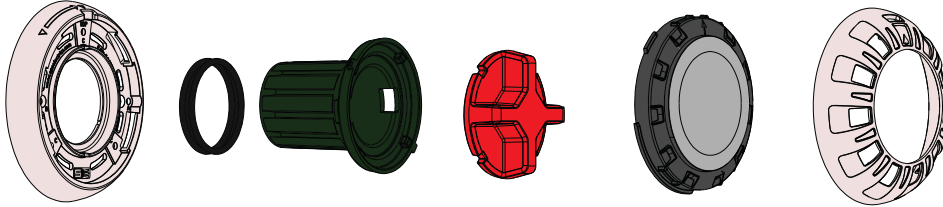

AGRX R2

UNIVERSAL MINI-NICHE LIGHT

AQUA DE LIGHT (USE SUPPLIED PARTS + AGRX-002)

Suitable for Concrete & Fibreglass

AUTUMN SOLAR SMALL NICHE (USE SUPPLIED PARTS + AGRX-002)

AGRX 002 **Order Separately**
(3mm O'RING)

AQUAQUIP EVO FG (USE SUPPLIED PARTS)

Suitable for Fibreglass

Use existing screws- Please see product manual for details

ASTRAL CALIDORAY (USE SUPPLIED PARTS)

Suitable for Concrete & Fibreglass

ASTRAL FLX (USE SUPPLIED PARTS)

Suitable for Fibreglass

Use existing screws- Location C-C-C on R2 Adapter Plate

LUMASCAPE (USE SUPPLIED PARTS)

Suitable for Concrete

+ SCREW M4 X 40

Use M4 x 20 screws provided

PAL EVENGLOW CONCRETE (USE SUPPLIED PARTS)

Suitable for Concrete

Use existing screws- Location A-A on R2 Adapter Plate

PAL 2000/BELSON CONCRETE & FIBREGLASS (USE SUPPLIED PARTS)

Suitable for Concrete & Fibreglass

PAL EVENGLOW FIBREGLASS (USE SUPPLIED PARTS)