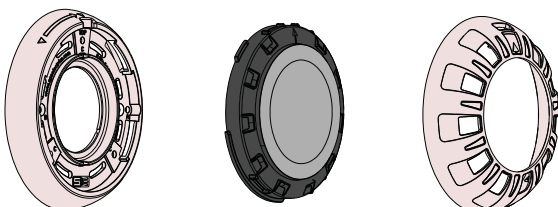

AGRX R2

UNIVERSAL MINI-NICHE LIGHT

AQUA DE LIGHT (USE SUPPLIED PARTS + AGRX-002)

Suitable for Concrete & Fibreglass

AUTUMN SOLAR SMALL NICHE (USE SUPPLIED PARTS + AGRX-002)

AGRX 002 **Order Separately**
(3mm O'RING)

AQUAQUIP EVO FG (USE SUPPLIED PARTS)

Suitable for Fibreglass

Use existing screws- Please see product manual for details

ASTRAL CALIDORAY (USE SUPPLIED PARTS)

Suitable for Concrete & Fibreglass

ASTRAL FLX (USE SUPPLIED PARTS)

Suitable for Fibreglass

Use existing screws- Location C-C-C on R2 Adapter Plate

LUMASCAPE (USE SUPPLIED PARTS)

Suitable for Concrete

+ SCREW M4 X 40

Use M4 x 20 screws provided

PAL EVENGLOW CONCRETE (USE SUPPLIED PARTS)

Suitable for Concrete

Use existing screws- Location A-A on R2 Adapter Plate

PAL 2000/BELSON CONCRETE & FIBREGLASS (USE SUPPLIED PARTS)

Suitable for Concrete & Fibreglass

PAL EVENGLOW FIBREGLASS (USE SUPPLIED PARTS)