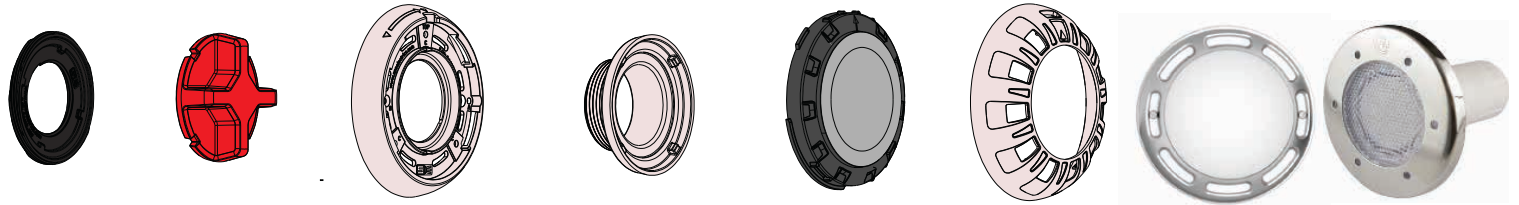

AGRX R2

UNIVERSAL MINI-NICHE LIGHT

AQUA DE LIGHT (USE SUPPLIED PARTS + AGRX-002)

Suitable for Concrete & Fibreglass

AUTUMN SOLAR SMALL NICHE (USE SUPPLIED PARTS + AGRX-002)

AGRX 002 **Order Separately**
(3mm O'RING)

Suitable for Fibreglass

Use existing screws- Location C-C-C on R2 Adapter Plate

LUMASCAPE (USE SUPPLIED PARTS)

Suitable for Concrete

+ SCREW M4 X 40

Use M4 x 20 screws provided

PAL EVENGLOW CONCRETE (USE SUPPLIED PARTS)

Suitable for Concrete

Use existing screws- Location A-A on R2 Adapter Plate

PAL 2000/BELSON CONCRETE & FIBREGLASS (USE SUPPLIED PARTS)

Suitable for Concrete & Fibreglass

PAL EVENGLOW FIBREGLASS (USE SUPPLIED PARTS)

SAVI (USE SUPPLIED PARTS)

Suitable for Concrete

SPA ELECTRICS EMC/EMF (USE SUPPLIED PARTS)

Suitable for Concrete & Fibreglass

SPA ELECTRICS EMV (USE SUPPLIED PARTS + AGRX-002)

Suitable for Vinyl

AGRX 002 Order Separately
(2mm O'RING)