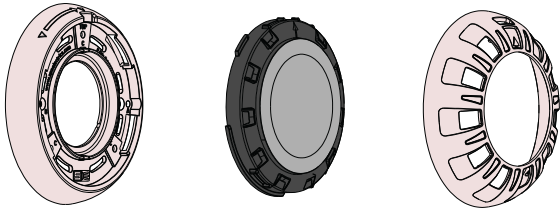

AGRX R2

UNIVERSAL MINI-NICHE LIGHT

AQUA DE LIGHT (USE SUPPLIED PARTS + AGRX-002)

Suitable for Concrete & Fibreglass

AUTUMN SOLAR SMALL NICHE (USE SUPPLIED PARTS + AGRX-002)

AGRX 002 **Order Separately**
(3mm O'RING)

Suitable for Fibreglass

Use existing screws- Location C-C-C on R2 Adapter Plate

LUMASCAPE (USE SUPPLIED PARTS)

Suitable for Concrete

+ SCREW M4 X 40

Use M4 x 20 screws provided

PAL EVENGLOW CONCRETE (USE SUPPLIED PARTS)

Suitable for Concrete

Use existing screws- Location A-A on R2 Adapter Plate

PAL 2000/BELSON CONCRETE & FIBREGLASS (USE SUPPLIED PARTS)

Suitable for Concrete & Fibreglass

PAL EVENGLOW FIBREGLASS (USE SUPPLIED PARTS)